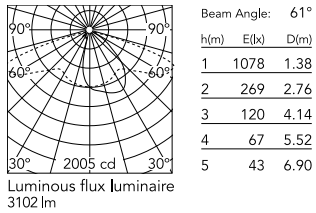

Physical

Colour	Anthracite
Orientation	Fixed
Net weight (kg)	13.09
Package height (mm)	605
Package width (mm)	175
Package length (mm)	150
Package volume (m3)	0.02
IP internal	65

Download

[Mounting instructions](#)  ZIP

Photometric Files

[LDT / IES](#)  ZIP

Technical Drawings

[2D](#)  ZIP

[3D](#)  ZIP

Schematic light drawing

Photometric

CCT (K)	2700
Extreme cut off	No