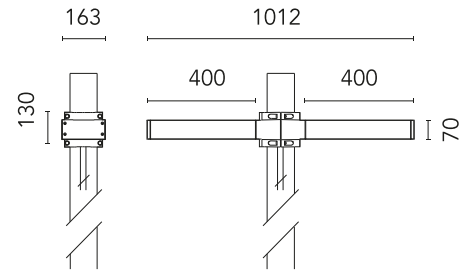

FLOS

FA53909833-300 Anthracite

Dooku 400 Double Top Pole Ø102 mm Street Optic Dimmable Dali NEW

Designed by FLOS Outdoor

LED source included. Integrated power supply 220-240V ON/OFF and dimmable 1-10V or DALI. Fixing bracket included. Equipped with a 400mm protruding neoprene cable section and IP68 connectors. Double socket for 102mm diameter post. The post must be ordered separately. Smart-City version available upon request.

Are you a professional and your project needs consulting and support?

[BOOK AN APPOINTMENT](#)

Main specifications

EAN	8054793806150
Mounting	Pole Top
Power (W)	67
Source flux (lm)	18252
Lumen Output (lm)	15010

Physical

Colour	Anthracite
Orientation	Fixed
Net weight (kg)	13.09
Package height (mm)	605
Package width (mm)	175
Package length (mm)	150
Package volume (m3)	0.02
IP internal	65

Download

[Mounting instructions](#)  ZIP

Photometric Files

[LDT / IES](#)  ZIP

Technical Drawings

[2D](#)  ZIP

[3D](#)  ZIP

Schematic light drawing

Photometric

CCT (K)	2700
Extreme cut off	No