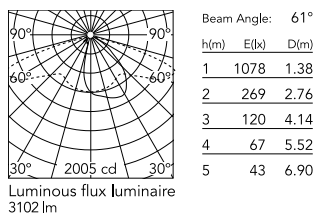

Physical

Colour	Grey
Orientation	Fixed
Net weight (kg)	13.08
Package height (mm)	605
Package width (mm)	175
Package length (mm)	150
Package volume (m3)	0.02
IP internal	65

Download

[Mounting instructions](#)  ZIP

Photometric Files

[LDT / IES](#)  ZIP

Technical Drawings

[2D](#)  ZIP

[3D](#)  ZIP

Schematic light drawing

Photometric

CCT (K) 2700