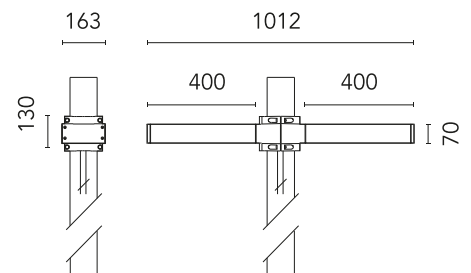

FLOS

FA53909806-300 Grey

Dooku 400 Double Top Pole Ø102 mm Street Optic Dimmable Dali NEW

Designed by FLOS Outdoor

LED source included. Integrated power supply 220-240V ON/OFF and dimmable 1-10V or DALI. Fixing bracket included. Equipped with a 400mm protruding neoprene cable section and IP68 connectors. Double socket for 102mm diameter post. The post must be ordered separately. Smart-City version available upon request.

Are you a professional and your project needs consulting and support?

[BOOK AN APPOINTMENT](#)

Main specifications

EAN	8054793806136
Mounting	Pole Top
Power (W)	67
Source flux (lm)	18252
Lumen Output (lm)	15010

Physical

Colour	Grey
Orientation	Fixed
Net weight (kg)	13.08
Package height (mm)	605
Package width (mm)	175
Package length (mm)	150
Package volume (m3)	0.02
IP internal	65

Download

[Mounting instructions](#)  ZIP