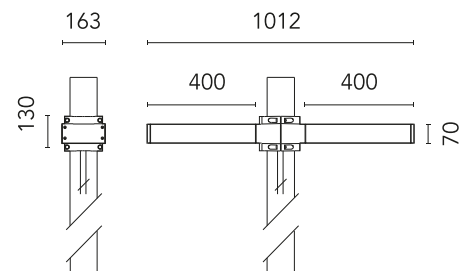

FLOS

FA53906933-300 Anthracite

Dooku 400 Double Top Pole Ø102 mm Street Optic Dimmable Dali NEW

Designed by FLOS Outdoor

LED source included. Integrated power supply 220-240V ON/OFF and dimmable 1-10V or DALI. Fixing bracket included. Equipped with a 400mm protruding neoprene cable section and IP68 connectors. Double socket for 102mm diameter post. The post must be ordered separately. Smart-City version available upon request.

Are you a professional and your project needs consulting and support?

[BOOK AN APPOINTMENT](#)

Main specifications

EAN	8054793806112
Mounting	Pole Top
Power (W)	67
Source flux (lm)	18252
Lumen Output (lm)	15010

Physical

Colour	Anthracite
Orientation	Fixed
Net weight (kg)	13.09
Package height (mm)	605
Package width (mm)	175
Package length (mm)	150
Package volume (m3)	0.02
IP internal	65

Download

[Mounting instructions](#)  ZIP

Photometric Files

[LDT / IES](#)  ZIP

Technical Drawings

[2D](#)  ZIP

[3D](#)  ZIP

Schematic light drawing

Beam Angle: 61°

h(m)	E(lx)	D(m)
1	1155	1.38
2	289	2.76
3	128	4.14
4	72	5.52
5	46	6.90