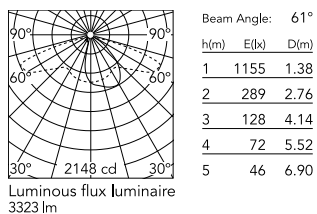

Physical

| | |
|---------------------|-------|
| Colour | Grey |
| Orientation | Fixed |
| Net weight (kg) | 13.08 |
| Package height (mm) | 605 |
| Package width (mm) | 175 |
| Package length (mm) | 150 |
| Package volume (m3) | 0.02 |
| IP internal | 65 |

Download

[Mounting instructions](#)  ZIP

Photometric Files

[LDT / IES](#)  ZIP

Technical Drawings

[2D](#)  ZIP

[3D](#)  ZIP

Schematic light drawing