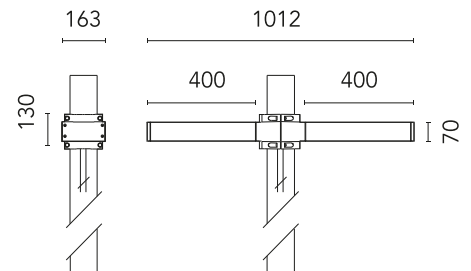

FLOS

FA53906906-300 Grey

Dooku 400 Double Top Pole Ø102 mm Street Optic Dimmable Dali NEW

Designed by FLOS Outdoor

LED source included. Integrated power supply 220-240V ON/OFF and dimmable 1-10V or DALI. Fixing bracket included. Equipped with a 400mm protruding neoprene cable section and IP68 connectors. Double socket for 102mm diameter post. The post must be ordered separately. Smart-City version available upon request.

Are you a professional and your project needs consulting and support?

[BOOK AN APPOINTMENT](#)

Main specifications

| | |
|-------------------|---------------|
| EAN | 8054793806099 |
| Mounting | Pole Top |
| Power (W) | 67 |
| Source flux (lm) | 18252 |
| Lumen Output (lm) | 15010 |

Physical

| | |
|---------------------|-------|
| Colour | Grey |
| Orientation | Fixed |
| Net weight (kg) | 13.08 |
| Package height (mm) | 605 |
| Package width (mm) | 175 |
| Package length (mm) | 150 |
| Package volume (m3) | 0.02 |
| IP internal | 65 |