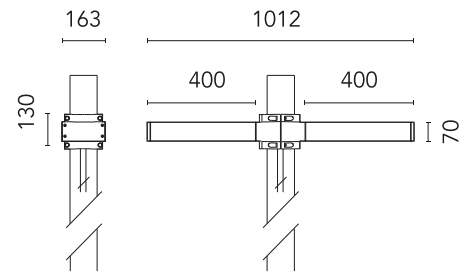

FLOS

FA53906806-300 Grey

Dooku 400 Double Top Pole Ø102 mm Street Optic Dimmable Dali NEW

Designed by FLOS Outdoor

LED source included. Integrated power supply 220-240V ON/OFF and dimmable 1-10V or DALI. Fixing bracket included. Equipped with a 400mm protruding neoprene cable section and IP68 connectors. Double socket for 102mm diameter post. The post must be ordered separately. Smart-City version available upon request.

Are you a professional and your project needs consulting and support?

[BOOK AN APPOINTMENT](#)

Main specifications

EAN	8054793806051
Mounting	Pole Top
Power (W)	67
Source flux (lm)	18252
Lumen Output (lm)	15010

Physical

Colour	Grey
Orientation	Fixed
Net weight (kg)	13.08
Package height (mm)	605
Package width (mm)	175
Package length (mm)	150
Package volume (m3)	0.02
IP internal	65

Download

[Mounting instructions](#)  ZIP

Photometric Files

[LDT / IES](#)  ZIP

Technical Drawings

[2D](#)  ZIP

[3D](#)  ZIP

Schematic light drawing

Beam Angle: 61°

h(m)	E(lx)	D(m)
1	1193	1.38
2	298	2.76
3	133	4.14
4	75	5.52
5	48	6.90