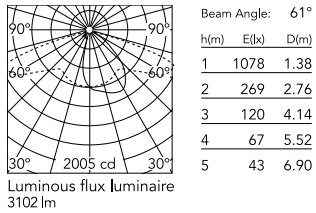

Schematic light drawing

Photometric

CCT (K)	2700
Extreme cut off	No

Electrical

Power supply type	Dimmable 0-10V
Emergency	No

Notes

Please check with your referent person in our Front Office if a code modification is needed to meet the required certification compliance

---