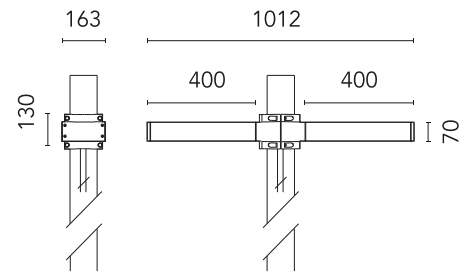

## Dooku 400 Double Top Pole Ø102 mm Street Optic Dimmable 1-10V NEW

Designed by FLOS Outdoor

LED source included. Integrated power supply 220-240V ON/OFF and dimmable 1-10V or DALI. Fixing bracket included. Equipped with a 400mm protruding neoprene cable section and IP68 connectors. Double socket for 102mm diameter post. The post must be ordered separately. Smart-City version available upon request.

### Main specifications

EAN	8054793806143
Mounting	Pole Top
Power (W)	67
Source flux (lm)	18252
Lumen Output (lm)	15010

### Physical

Colour	Grey
Orientation	Fixed
Net weight (kg)	13.08
Package height (mm)	605
Package width (mm)	175
Package length (mm)	150
Package volume (m3)	0.02
IP internal	65