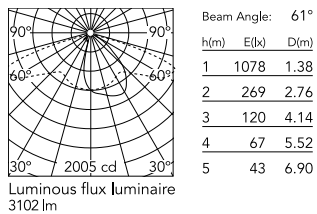

Schematic light drawing

Photometric

CCT (K)	2700
Extreme cut off	No

Electrical

Power supply type	Dimmable 0-10V
Emergency	No

Notes

Please check with your referent person in our Front Office if a code modification is needed to meet the required certification compliance

---