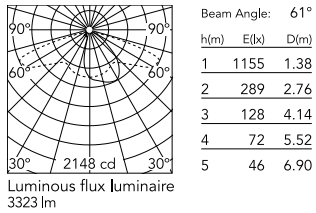

Physical

Colour	Anthracite
Orientation	Fixed
Net weight (kg)	13.08
Package height (mm)	605
Package width (mm)	175
Package length (mm)	150
Package volume (m3)	0.02
IP internal	65

Download

[Mounting instructions](#) ZIP

Photometric Files

[LDT / IES](#) ZIP

Technical Drawings

[2D](#) ZIP

[3D](#) ZIP

Schematic light drawing

Photometric

CCT (K)	3000
Extreme cut off	No