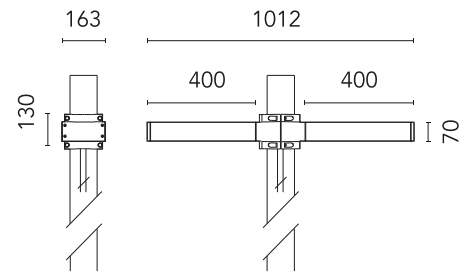

FLOS

FA53906933-310 Anthracite

Dooku 400 Double Top Pole Ø102 mm Street Optic Dimmable 1-10V NEW

Designed by FLOS Outdoor

LED source included. Integrated power supply 220-240V ON/OFF and dimmable 1-10V or DALI. Fixing bracket included. Equipped with a 400mm protruding neoprene cable section and IP68 connectors. Double socket for 102mm diameter post. The post must be ordered separately. Smart-City version available upon request.

Are you a professional and your project needs consulting and support?

[BOOK AN APPOINTMENT](#)

Main specifications

EAN	8054793806129
Mounting	Pole Top
Power (W)	67
Source flux (lm)	18252
Lumen Output (lm)	15010

Physical

Colour	Anthracite
Orientation	Fixed
Net weight (kg)	13.08
Package height (mm)	605
Package width (mm)	175
Package length (mm)	150
Package volume (m3)	0.02
IP internal	65

Download

[Mounting instructions](#) ZIP

Photometric Files

[LDT / IES](#) ZIP

Technical Drawings

[2D](#) ZIP

[3D](#) ZIP

Schematic light drawing

Photometric

CCT (K)	3000
Extreme cut off	No