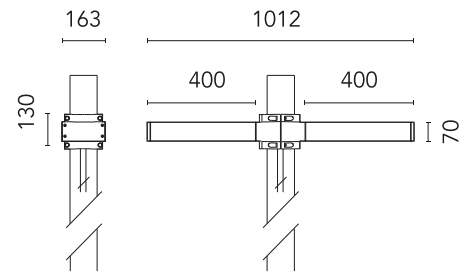

FLOS

FA53906906-310 Grey

Dooku 400 Double Top Pole Ø102 mm Street Optic Dimmable 1-10V NEW

Designed by FLOS Outdoor

LED source included. Integrated power supply 220-240V ON/OFF and dimmable 1-10V or DALI. Fixing bracket included. Equipped with a 400mm protruding neoprene cable section and IP68 connectors. Double socket for 102mm diameter post. The post must be ordered separately. Smart-City version available upon request.

Are you a professional and your project needs consulting and support?

[BOOK AN APPOINTMENT](#)

Main specifications

EAN	8054793806105
Mounting	Pole Top
Power (W)	67
Source flux (lm)	18252
Lumen Output (lm)	15010

Physical

Colour	Grey
Orientation	Fixed
Net weight (kg)	13.08
Package height (mm)	605
Package width (mm)	175
Package length (mm)	150
Package volume (m3)	0.02
IP internal	65

Download

[Mounting instructions](#)  ZIP

Photometric Files

[LDT / IES](#)  ZIP

Technical Drawings

[2D](#)  ZIP

[3D](#)  ZIP

Schematic light drawing

Photometric

CCT (K)	3000
Extreme cut off	No