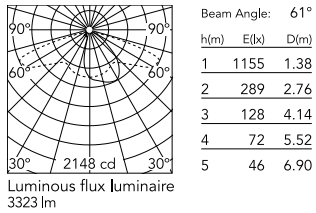

Physical

Colour	Grey
Orientation	Fixed
Net weight (kg)	13.08
Package height (mm)	605
Package width (mm)	175
Package length (mm)	150
Package volume (m3)	0.02
IP internal	65

Download

[Mounting instructions](#)  ZIP

Photometric Files

[LDT / IES](#)  ZIP

Technical Drawings

[2D](#)  ZIP

[3D](#)  ZIP

Schematic light drawing

Photometric

CCT (K)	3000
Extreme cut off	No