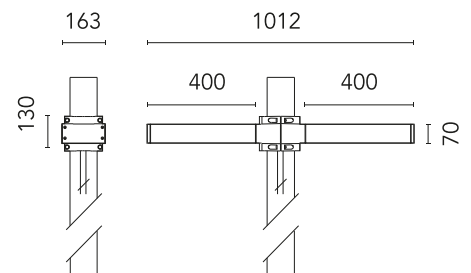

## Dooku 400 Double Top Pole Ø102 mm Street Optic Dimmable 1-10V NEW

Designed by FLOS Outdoor

LED source included. Integrated power supply 220-240V ON/OFF and dimmable 1-10V or DALI. Fixing bracket included. Equipped with a 400mm protruding neoprene cable section and IP68 connectors. Double socket for 102mm diameter post. The post must be ordered separately. Smart-City version available upon request.

### Main specifications

EAN	8054793806082
Mounting	Pole Top
Power (W)	67
Source flux (lm)	18252
Lumen Output (lm)	15010

### Physical

Colour	Anthracite
Orientation	Fixed
Net weight (kg)	13.08
Package height (mm)	605
Package width (mm)	175
Package length (mm)	150
Package volume (m3)	0.02
IP internal	65