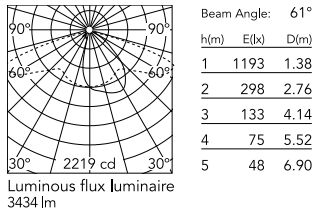

Schematic light drawing

Photometric

CCT (K)	4000
Extreme cut off	No

Electrical

Power supply type	Dimmable 0-10V
Emergency	No

Notes

Please check with your referent person in our Front Office if a code modification is needed to meet the required certification compliance

---