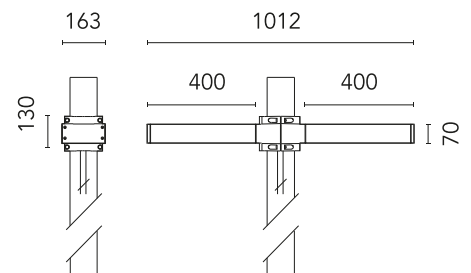

FLOS

FA53906806-310 Grey

Dooku 400 Double Top Pole Ø102 mm Street Optic Dimmable 1-10V NEW

Designed by FLOS Outdoor

LED source included. Integrated power supply 220-240V ON/OFF and dimmable 1-10V or DALI. Fixing bracket included. Equipped with a 400mm protruding neoprene cable section and IP68 connectors. Double socket for 102mm diameter post. The post must be ordered separately. Smart-City version available upon request.

Are you a professional and your project needs consulting and support?

[BOOK AN APPOINTMENT](#)

Main specifications

EAN	8054793806068
Mounting	Pole Top
Power (W)	67
Source flux (lm)	18252
Lumen Output (lm)	15010

Physical

Colour	Grey
Orientation	Fixed
Net weight (kg)	13.08
Package height (mm)	605
Package width (mm)	175
Package length (mm)	150
Package volume (m3)	0.02
IP internal	65

Download

[Mounting instructions](#)  ZIP

Photometric Files

[LDT / IES](#)  ZIP

Technical Drawings

[2D](#)  ZIP

[3D](#)  ZIP

Schematic light drawing

Beam Angle: 61°

h(m)	E(lx)	D(m)
1	1193	1.38
2	298	2.76
3	133	4.14
4	75	5.52
5	48	6.90