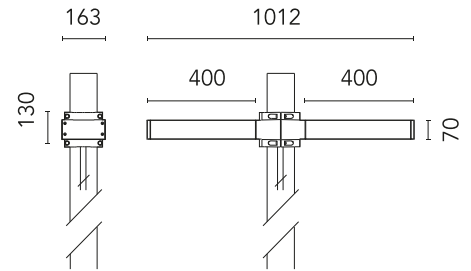

FLOS

FA53910033-300 Anthracite

Dooku 400 Double Top Pole Ø102 mm Foot&Cycle Optic Dimmable Dali NEW

Designed by FLOS Outdoor

LED source included. Integrated power supply 220-240V ON/OFF and dimmable 1-10V or DALI. Fixing bracket included. Equipped with a 400mm protruding neoprene cable section and IP68 connectors. Double socket for 102mm diameter post. The post must be ordered separately. Smart-City version available upon request.

Are you a professional and your project needs consulting and support?

[BOOK AN APPOINTMENT](#)

Main specifications

EAN	8054793807973
Mounting	Pole Top
Power (W)	67
Source flux (lm)	18252
Lumen Output (lm)	15010

Physical

Colour	Anthracite
Orientation	Fixed
Net weight (kg)	13.08
Package height (mm)	605
Package width (mm)	175
Package length (mm)	150
Package volume (m3)	0.02
IP internal	65

Download

[Mounting instructions](#)  ZIP

Photometric Files

[LDT / IES](#)  ZIP

Technical Drawings

[2D](#)  ZIP

[3D](#)  ZIP

Schematic light drawing

Beam Angle: 41°

h(m)	E(lx)	D(m)
1	1406	0.91
2	352	1.82
3	156	2.73
4	88	3.63
5	56	4.54