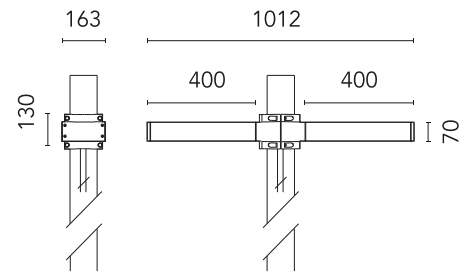

FLOS

FA53910006-300 Grey

Dooku 400 Double Top Pole Ø102 mm Foot&Cycle Optic Dimmable Dali NEW

Designed by FLOS Outdoor

LED source included. Integrated power supply 220-240V ON/OFF and dimmable 1-10V or DALI. Fixing bracket included. Equipped with a 400mm protruding neoprene cable section and IP68 connectors. Double socket for 102mm diameter post. The post must be ordered separately. Smart-City version available upon request.

Are you a professional and your project needs consulting and support?

[BOOK AN APPOINTMENT](#)

Main specifications

EAN	8054793807959
Mounting	Pole Top
Power (W)	67
Source flux (lm)	18252
Lumen Output (lm)	15010

Physical

Colour	Grey
Orientation	Fixed
Net weight (kg)	13.08
Package height (mm)	605
Package width (mm)	175
Package length (mm)	150
Package volume (m3)	0.02
IP internal	65

Download

[Mounting instructions](#) ZIP

Photometric Files

[LDT / IES](#) ZIP

Technical Drawings

[2D](#) ZIP

[3D](#) ZIP

Schematic light drawing

Beam Angle: 41°

h(m)	E(lx)	D(m)
1	1406	0.91
2	352	1.82
3	156	2.73
4	88	3.63
5	56	4.54