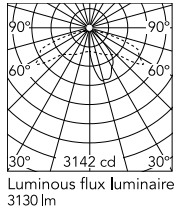

Physical

Colour	Grey
Orientation	Fixed
Net weight (kg)	13.08
Package height (mm)	605
Package width (mm)	175
Package length (mm)	150
Package volume (m3)	0.02
IP internal	65

Download

[Mounting instructions](#) ZIP

Photometric Files

[LDT / IES](#) ZIP

Technical Drawings

[2D](#) ZIP

[3D](#) ZIP

Schematic light drawing

Beam Angle: 41°

h(m)	E(lx)	D(m)
1	1406	0.91
2	352	1.82
3	156	2.73
4	88	3.63
5	56	4.54