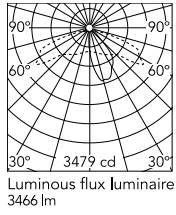

Physical

Colour	Anthracite
Orientation	Fixed
Net weight (kg)	13.08
Package height (mm)	605
Package width (mm)	175
Package length (mm)	150
Package volume (m3)	0.02
IP internal	65

Download

[Mounting instructions](#)  ZIP

Photometric Files

[LDT / IES](#)  ZIP

Technical Drawings

[2D](#)  ZIP

[3D](#)  ZIP

Schematic light drawing

h(m)	E(lx)	D(m)
1	1557	0.91
2	389	1.82
3	173	2.73
4	97	3.63
5	62	4.54

Photometric