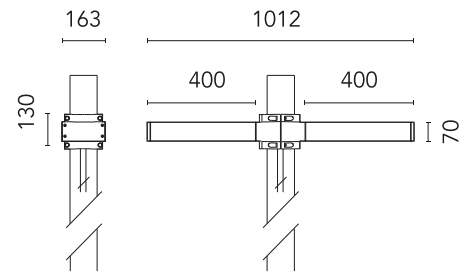

FLOS

FA53907133-300 Anthracite

Dooku 400 Double Top Pole Ø102 mm Foot&Cycle Optic Dimmable Dali NEW

Designed by FLOS Outdoor

LED source included. Integrated power supply 220-240V ON/OFF and dimmable 1-10V or DALI. Fixing bracket included. Equipped with a 400mm protruding neoprene cable section and IP68 connectors. Double socket for 102mm diameter post. The post must be ordered separately. Smart-City version available upon request.

Are you a professional and your project needs consulting and support?

[BOOK AN APPOINTMENT](#)

Main specifications

EAN	8054793807911
Mounting	Pole Top
Power (W)	67
Source flux (lm)	18252
Lumen Output (lm)	15010

Physical

Colour	Anthracite
Orientation	Fixed
Net weight (kg)	13.08
Package height (mm)	605
Package width (mm)	175
Package length (mm)	150
Package volume (m3)	0.02
IP internal	65

Download

[Mounting instructions](#)  ZIP

Photometric Files

[LDT / IES](#)  ZIP

Technical Drawings

[2D](#)  ZIP

[3D](#)  ZIP

Schematic light drawing

h(m)	E(lx)	D(m)
1	1557	0.91
2	389	1.82
3	173	2.73
4	97	3.63
5	62	4.54

Photometric