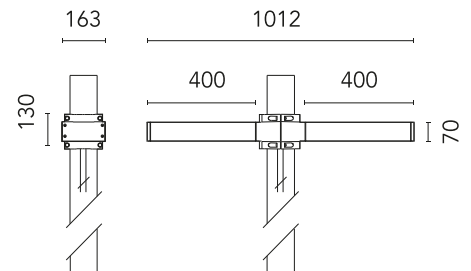

## Dooku 400 Double Top Pole Ø102 mm Foot&Cycle Optic Dimmable Dali NEW

Designed by FLOS Outdoor

LED source included. Integrated power supply 220-240V ON/OFF and dimmable 1-10V or DALI. Fixing bracket included. Equipped with a 400mm protruding neoprene cable section and IP68 connectors. Double socket for 102mm diameter post. The post must be ordered separately. Smart-City version available upon request.

### Main specifications

EAN	8054793807898
Mounting	Pole Top
Power (W)	67
Source flux (lm)	18252
Lumen Output (lm)	15010

### Physical

Colour	Grey
Orientation	Fixed
Net weight (kg)	13.08
Package height (mm)	605
Package width (mm)	175
Package length (mm)	150
Package volume (m3)	0.02
IP internal	65