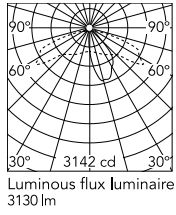

Physical

Colour	Anthracite
Orientation	Fixed
Net weight (kg)	13.08
Package height (mm)	605
Package width (mm)	175
Package length (mm)	150
Package volume (m3)	0.02
IP internal	65

Download

[Mounting instructions](#)  ZIP

Photometric Files

[LDT / IES](#)  ZIP

Technical Drawings

[2D](#)  ZIP

[3D](#)  ZIP

Schematic light drawing

h(m)	E(lx)	D(m)
1	1406	0.91
2	352	1.82
3	156	2.73
4	88	3.63
5	56	4.54

Photometric