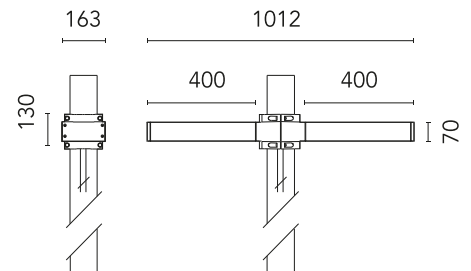

FLOS

FA53910033-310 Anthracite

Dooku 400 Double Top Pole Ø102 mm Foot&Cycle Optic Dimmable 1-10V NEW

Designed by FLOS Outdoor

LED source included. Integrated power supply 220-240V ON/OFF and dimmable 1-10V or DALI. Fixing bracket included. Equipped with a 400mm protruding neoprene cable section and IP68 connectors. Double socket for 102mm diameter post. The post must be ordered separately. Smart-City version available upon request.

Are you a professional and your project needs consulting and support?

[BOOK AN APPOINTMENT](#)

Main specifications

EAN	8054793807980
Mounting	Pole Top
Power (W)	67
Source flux (lm)	18252
Lumen Output (lm)	15010

Physical

Colour	Anthracite
Orientation	Fixed
Net weight (kg)	13.08
Package height (mm)	605
Package width (mm)	175
Package length (mm)	150
Package volume (m3)	0.02
IP internal	65

Download

[Mounting instructions](#)  ZIP

Photometric Files

[LDT / IES](#)  ZIP

Technical Drawings

[2D](#)  ZIP

[3D](#)  ZIP

Schematic light drawing

h(m)	E(lx)	D(m)
1	1406	0.91
2	352	1.82
3	156	2.73
4	88	3.63
5	56	4.54

Photometric