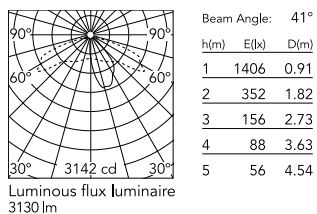

Schematic light drawing

Photometric

Extreme cut off No

Electrical

Power supply type Dimmable 0-10V

Emergency No

Notes

Please check with your referent person in our Front Office if a code modification is needed to meet the required certification compliance

---