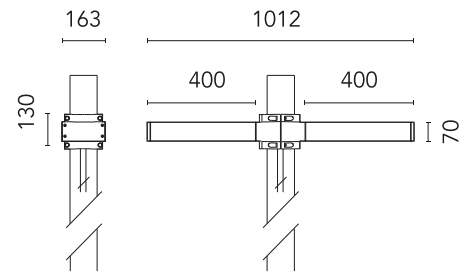

## Dooku 400 Double Top Pole Ø102 mm Foot&Cycle Optic Dimmable 1-10V NEW

Designed by FLOS Outdoor

LED source included. Integrated power supply 220-240V ON/OFF and dimmable 1-10V or DALI. Fixing bracket included. Equipped with a 400mm protruding neoprene cable section and IP68 connectors. Double socket for 102mm diameter post. The post must be ordered separately. Smart-City version available upon request.

### Main specifications

EAN	8054793807966
Mounting	Pole Top
Power (W)	67
Source flux (lm)	18252
Lumen Output (lm)	15010

### Physical

Colour	Grey
Orientation	Fixed
Net weight (kg)	13.08
Package height (mm)	605
Package width (mm)	175
Package length (mm)	150
Package volume (m3)	0.02
IP internal	65