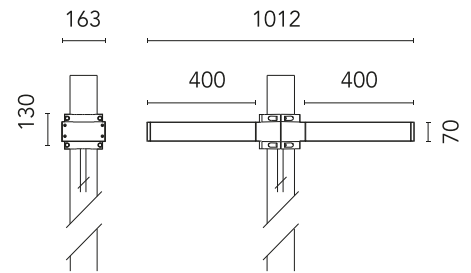

FLOS

FA53907233-310 Anthracite

Dooku 400 Double Top Pole Ø102 mm Foot&Cycle Optic Dimmable 1-10V NEW

Designed by FLOS Outdoor

LED source included. Integrated power supply 220-240V ON/OFF and dimmable 1-10V or DALI. Fixing bracket included. Equipped with a 400mm protruding neoprene cable section and IP68 connectors. Double socket for 102mm diameter post. The post must be ordered separately. Smart-City version available upon request.

Are you a professional and your project needs consulting and support?

[BOOK AN APPOINTMENT](#)

Main specifications

EAN	8054793807942
Mounting	Pole Top
Power (W)	67
Source flux (lm)	18252
Lumen Output (lm)	15010

Physical

Colour	Anthracite
Orientation	Fixed
Net weight (kg)	13.08
Package height (mm)	605
Package width (mm)	175
Package length (mm)	150
Package volume (m3)	0.02
IP internal	65

Download

[Mounting instructions](#)  ZIP

Photometric Files

[LDT / IES](#)  ZIP

Technical Drawings

[2D](#)  ZIP

[3D](#)  ZIP

Schematic light drawing

Beam Angle: 41°

h(m)	E(lx)	D(m)
1	1507	0.91
2	377	1.82
3	167	2.73
4	94	3.63
5	60	4.54