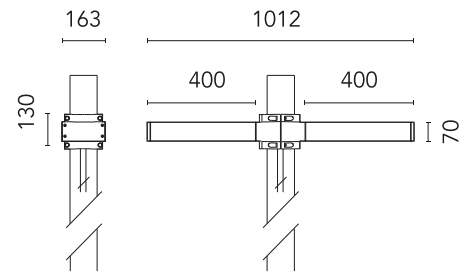

## Dooku 400 Double Top Pole Ø102 mm Foot&Cycle Optic Dimmable 1-10V NEW

Designed by FLOS Outdoor

LED source included. Integrated power supply 220-240V ON/OFF and dimmable 1-10V or DALI. Fixing bracket included. Equipped with a 400mm protruding neoprene cable section and IP68 connectors. Double socket for 102mm diameter post. The post must be ordered separately. Smart-City version available upon request.

### Main specifications

EAN	8054793807935
Mounting	Pole Top
Power (W)	67
Source flux (lm)	18252
Lumen Output (lm)	15010

### Physical

Colour	Grey
Orientation	Fixed
Net weight (kg)	13.08
Package height (mm)	605
Package width (mm)	175
Package length (mm)	150
Package volume (m3)	0.02
IP internal	65