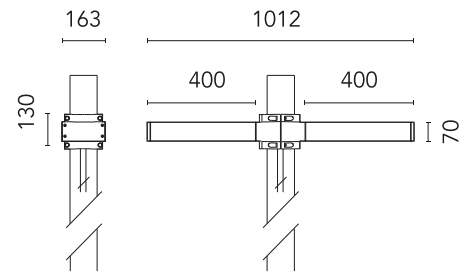

FLOS

FA53907133-310 Anthracite

Dooku 400 Double Top Pole Ø102 mm Foot&Cycle Optic Dimmable 1-10V NEW

Designed by FLOS Outdoor

LED source included. Integrated power supply 220-240V ON/OFF and dimmable 1-10V or DALI. Fixing bracket included. Equipped with a 400mm protruding neoprene cable section and IP68 connectors. Double socket for 102mm diameter post. The post must be ordered separately. Smart-City version available upon request.

Are you a professional and your project needs consulting and support?

[BOOK AN APPOINTMENT](#)

Main specifications

EAN	8054793807928
Mounting	Pole Top
Power (W)	67
Source flux (lm)	18252
Lumen Output (lm)	15010

Physical

Colour	Anthracite
Orientation	Fixed
Net weight (kg)	13.08
Package height (mm)	605
Package width (mm)	175
Package length (mm)	150
Package volume (m3)	0.02
IP internal	65

Download

[Mounting instructions](#)  ZIP

Photometric Files

[LDT / IES](#)  ZIP

Technical Drawings

[2D](#)  ZIP

[3D](#)  ZIP

Schematic light drawing

Beam Angle: 41°

h(m)	E(lx)	D(m)
1	1557	0.91
2	389	1.82
3	173	2.73
4	97	3.63
5	62	4.54