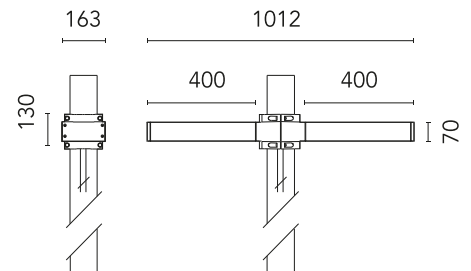

FLOS

FA53907106-310 Grey

Dooku 400 Double Top Pole Ø102 mm Foot&Cycle Optic Dimmable 1-10V NEW

Designed by FLOS Outdoor

LED source included. Integrated power supply 220-240V ON/OFF and dimmable 1-10V or DALI. Fixing bracket included. Equipped with a 400mm protruding neoprene cable section and IP68 connectors. Double socket for 102mm diameter post. The post must be ordered separately. Smart-City version available upon request.

Are you a professional and your project needs consulting and support?

[BOOK AN APPOINTMENT](#)

Main specifications

EAN	8054793807904
Mounting	Pole Top
Power (W)	67
Source flux (lm)	18252
Lumen Output (lm)	15010

Physical

Colour	Grey
Orientation	Fixed
Net weight (kg)	13.08
Package height (mm)	605
Package width (mm)	175
Package length (mm)	150
Package volume (m3)	0.02
IP internal	65

Download

[Mounting instructions](#)  ZIP

Photometric Files

[LDT / IES](#)  ZIP

Technical Drawings

[2D](#)  ZIP

[3D](#)  ZIP

Schematic light drawing

Beam Angle:	41°	
h(m)	E(lx)	D(m)
1	1557	0.91
2	389	1.82
3	173	2.73
4	97	3.63
5	62	4.54

Photometric