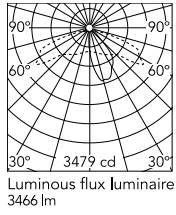

Physical

Colour	Grey
Orientation	Fixed
Net weight (kg)	13.08
Package height (mm)	605
Package width (mm)	175
Package length (mm)	150
Package volume (m3)	0.02
IP internal	65

Download

[Mounting instructions](#)  ZIP

Photometric Files

[LDT / IES](#)  ZIP

Technical Drawings

[2D](#)  ZIP

[3D](#)  ZIP

Schematic light drawing

Beam Angle:	41°	
h(m)	E(lx)	D(m)
1	1557	0.91
2	389	1.82
3	173	2.73
4	97	3.63
5	62	4.54

Photometric