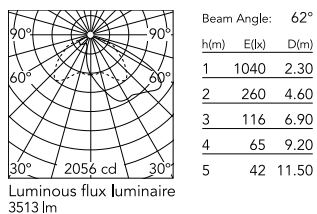

Physical

| | |
|---------------------|------------|
| Colour | Anthracite |
| Orientation | Fixed |
| Net weight (kg) | 13.08 |
| Package height (mm) | 605 |
| Package width (mm) | 175 |
| Package length (mm) | 150 |
| Package volume (m3) | 0.02 |
| IP internal | 65 |

Download

[Mounting instructions](#)  ZIP

Photometric Files

[LDT / IES](#)  ZIP

Technical Drawings

[2D](#)  ZIP

[3D](#)  ZIP

Schematic light drawing