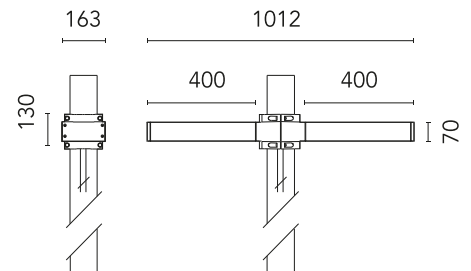

FLOS

FA53917433-300 Anthracite

Dooku 400 Double Top Pole Ø102 mm Asymmetric Optic Dimmable Dali NEW

Designed by FLOS Outdoor

LED source included. Integrated power supply 220-240V ON/OFF and dimmable 1-10V or DALI. Fixing bracket included. Equipped with a 400mm protruding neoprene cable section and IP68 connectors. Double socket for 102mm diameter post. The post must be ordered separately. Smart-City version available upon request.

Are you a professional and your project needs consulting and support?

[BOOK AN APPOINTMENT](#)

Main specifications

| | |
|-------------------|---------------|
| EAN | 8054793807218 |
| Mounting | Pole Top |
| Power (W) | 67 |
| Source flux (lm) | 18252 |
| Lumen Output (lm) | 15010 |

Physical

| | |
|---------------------|------------|
| Colour | Anthracite |
| Orientation | Fixed |
| Net weight (kg) | 13.08 |
| Package height (mm) | 605 |
| Package width (mm) | 175 |
| Package length (mm) | 150 |
| Package volume (m3) | 0.02 |
| IP internal | 65 |