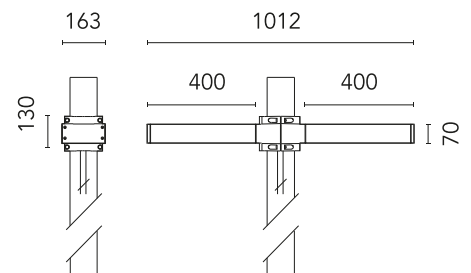

FLOS

FA53917406-300 Grey

Dooku 400 Double Top Pole Ø102 mm Asymmetric Optic Dimmable Dali NEW

Designed by FLOS Outdoor

LED source included. Integrated power supply 220-240V ON/OFF and dimmable 1-10V or DALI. Fixing bracket included. Equipped with a 400mm protruding neoprene cable section and IP68 connectors. Double socket for 102mm diameter post. The post must be ordered separately. Smart-City version available upon request.

Are you a professional and your project needs consulting and support?

[BOOK AN APPOINTMENT](#)

Main specifications

EAN	8054793807195
Mounting	Pole Top
Power (W)	67
Source flux (lm)	18252
Lumen Output (lm)	15010

Physical

Colour	Grey
Orientation	Fixed
Net weight (kg)	13.08
Package height (mm)	605
Package width (mm)	175
Package length (mm)	150
Package volume (m3)	0.02
IP internal	65

Download

[Mounting instructions](#)  ZIP