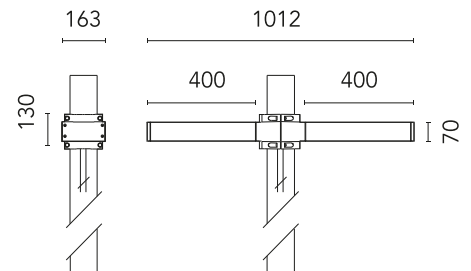

FLOS

FA53913806-300 Grey

Dooku 400 Double Top Pole Ø102 mm Asymmetric Optic Dimmable Dali NEW

Designed by FLOS Outdoor

LED source included. Integrated power supply 220-240V ON/OFF and dimmable 1-10V or DALI. Fixing bracket included. Equipped with a 400mm protruding neoprene cable section and IP68 connectors. Double socket for 102mm diameter post. The post must be ordered separately. Smart-City version available upon request.

Are you a professional and your project needs consulting and support?

[BOOK AN APPOINTMENT](#)

Main specifications

EAN	8054793807157
Mounting	Pole Top
Power (W)	67
Source flux (lm)	18252
Lumen Output (lm)	15010

Physical

Colour	Grey
Orientation	Fixed
Net weight (kg)	13.08
Package height (mm)	605
Package width (mm)	175
Package length (mm)	150
Package volume (m3)	0.02
IP internal	65

Download

[Mounting instructions](#)  ZIP