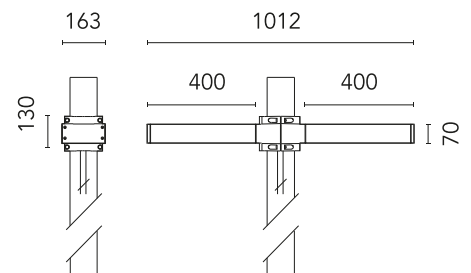

FLOS

FA53913806-310 Grey

Dooku 400 Double Top Pole Ø102 mm Asymmetric Optic Dimmable 1-10V NEW

Designed by FLOS Outdoor

LED source included. Integrated power supply 220-240V ON/OFF and dimmable 1-10V or DALI. Fixing bracket included. Equipped with a 400mm protruding neoprene cable section and IP68 connectors. Double socket for 102mm diameter post. The post must be ordered separately. Smart-City version available upon request.

Are you a professional and your project needs consulting and support?

[BOOK AN APPOINTMENT](#)

Main specifications

EAN	8054793807164
Mounting	Pole Top
Power (W)	67
Source flux (lm)	18252
Lumen Output (lm)	15010

Physical

Colour	Grey
Orientation	Fixed
Net weight (kg)	13.08
Package height (mm)	605
Package width (mm)	175
Package length (mm)	150
Package volume (m3)	0.02
IP internal	65

Download

[Mounting instructions](#) ZIP

Photometric Files

[LDT / IES](#) ZIP

Technical Drawings

[2D](#) ZIP

[3D](#) ZIP

Schematic light drawing

Beam Angle: 62°

h(m)	E(lx)	D(m)
1	940	2.30
2	235	4.60
3	104	6.90
4	59	9.20
5	38	11.50