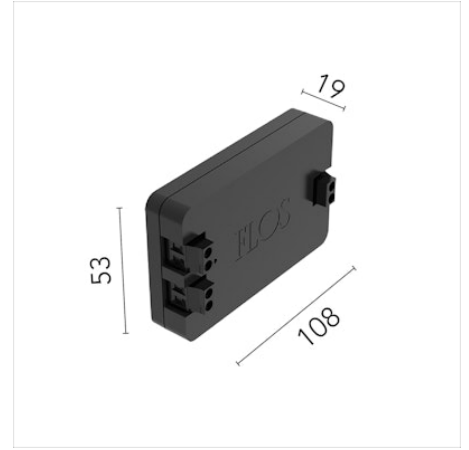

FLOS

08.0824.14 Black

Dimming Interface 1-10V to CASAMBI

Designed by FLOS Architectural, 2024

For remote installation. See product specifications in the Flos Control manual.

Are you a professional and your project needs consulting and support?

[BOOK AN APPOINTMENT](#)

Main specifications

Environments Indoor dry location

Physical

Colour Black

Length (mm) 108

IP internal 20

Download

[Mounting instructions](#) PDF

[Mounting instructions](#) PDF

Ecodesign and Energy Labelling

Replaceable control gear by a professional

Photometric

Extreme cut off No

Electrical

Driver input voltage (V) 24-48