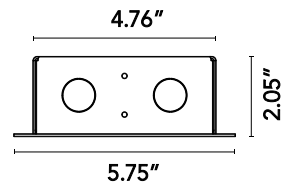

Main specifications

Mounting	Ceiling recessed
Environments	Indoor dry location

Physical

Color	Black
Trim	No

Photometric

Extreme cut off	No
-----------------	----

Electrical

Driver	Remote excluded
--------	-----------------