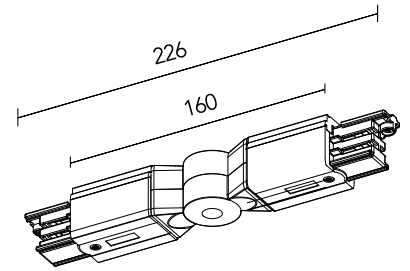

FLOS

60.3046.14.US Matte Black

Corner adjustable connector

Corner adjustable connector

Are you a professional and your project needs consulting and support?

[BOOK AN APPOINTMENT](#)

Main specifications

Environments Indoor dry location

Physical

Color Matte Black

Trim No

Download

Family spec sheet

[ZIP](#)

Electrical

Dimmable No