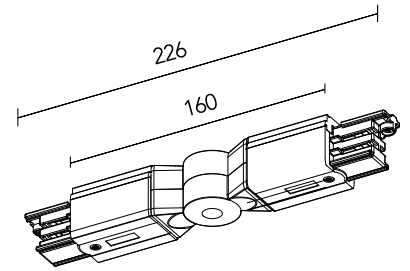

FLOS

60.3046.11.US White

Corner adjustable connector

Corner adjustable connector

Are you a professional and your project needs consulting and support?

[BOOK AN APPOINTMENT](#)

Main specifications

Environments Indoor dry location

Physical

Color White

Trim No

Download

Family spec sheet

[ZIP](#)

Electrical

Dimmable No