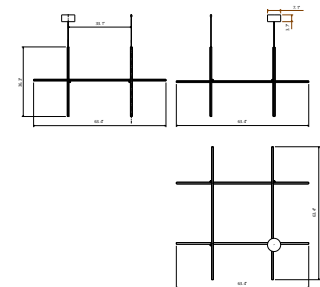

FLOS

FU185433 Argent

Coordinates Suspension 4

Designed by Michael Anastassiades, 2020

161W - 8830lm - 2700K - CRI> 95

Coordinates is a lighting system consisting of horizontal and vertical strip lights that form illuminated grid-like structures of various complexities. This collection of standard chandeliers of pared-down configurations that can be used in any setting. Each suspended element is powered and supported by an invisible electrical and mechanical connection designed specifically to allow for the composition of the four hanging models (S1, S2, S3, S4). The S Module is also available to create semi-custom designs for large-scale installations. Behind the design: This design evolved from a commission for the feature lighting of the main dining area of the historic Four Seasons restaurant in New York City. The restaurant relocated and opened in 2018 with the interiors designed by S˜o Paolo-based architect Isay Weinfeld.

Physical

Color	Argent
Length (in)	69.68
Cord color	Black
Cord length (in)	94.488
Canopy color	Argent
Canopy length/diameter (in)	7.126
Canopy height (in)	3.740
Net weight (lb)	17.42
Package volume (in)	3827.42
IP internal	20