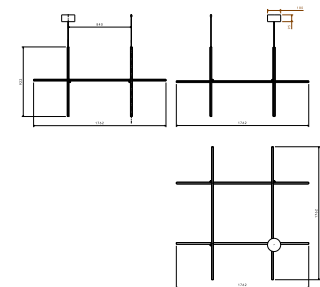

## Coordinates Suspension 4

Designed by Michael Anastassiades, 2020

161W - 8830lm - 2700K - CRI> 95

Coordinates is a lighting system with diffuse light composed of horizontal and vertical luminaries arranged in a bright grid of various shapes and complexities. Each element is made of extruded anodized aluminium with a champagne or argent finish and a diffuser in platinum optical silicone with an integrated LED strip (CRI 95). Each element is powered and supported by an invisible electrical and mechanical connection designed specifically to allow for the composition of the 4 hanging models (S1, S2, S3, S4) with 2.4-m cables. Each Coordinates configuration includes its own ceiling rose, whose integrated electronics allow for the use of different dimmer systems: push, 1-10, DALI. In the absence of these systems, the amount of light can be set during installation with the push system included in the rose.