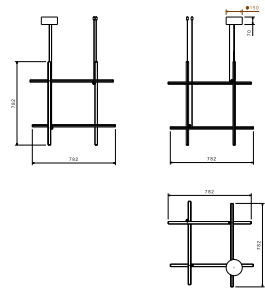

FLOS

F1850033 Argent

Coordinates Suspension 3

Designed by Michael Anastassiades, 2020

71W - 3850lm - 2700K - CRI > 95

Coordinates is a lighting system with diffuse light composed of horizontal and vertical luminaries arranged in a bright grid of various shapes and complexities. Each element is made of extruded anodized aluminium with a champagne or argent finish and a diffuser in platinum optical silicone with an integrated LED strip (CRI 95). Each element is powered and supported by an invisible electrical and mechanical connection designed specifically to allow for the composition of the 4 hanging models (S1, S2, S3, S4) with 2.4-m cables. Each Coordinates configuration includes its own ceiling rose, whose integrated electronics allow for the use of different dimmer systems: push, 1-10, DALI. In the absence of these systems, the amount of light can be set during installation with the push system included in the rose.

Physical

Colour	Argent
Length (mm)	780
Cord colour	Clear
Cord length (mm)	2400
Canopy colour	Argent
Canopy length/diameter (mm)	149
Canopy height (mm)	71
Net weight (kg)	3.2
Package volume (m3)	0.04
IP internal	20