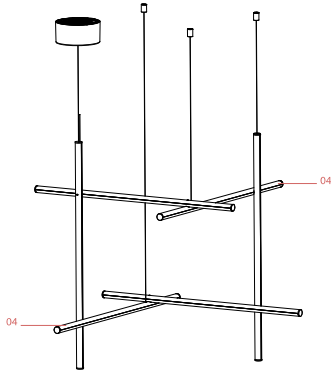

Spare Parts

00.	Rod Assembly L780 SA-01 Argent	RF30909
01.	Power supply kit for Arrangements small & Noctambule	RF0410500
03.	Assembly Rose for Coordinates S Argent	RF1872133
04.	Rod Assembly L780 SA-01 Argent	RF30911