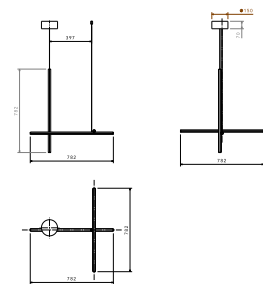

FLOS

F1860033 Argent

Coordinates Suspension 1

Designed by Michael Anastassiades, 2020

37W - 1920lm - 2700K - CRI > 95

Coordinates is a lighting system with diffuse light composed of horizontal and vertical luminaries arranged in a bright grid of various shapes and complexities. Each element is made of extruded anodized aluminium with a champagne or argent finish and a diffuser in platinum optical silicone with an integrated LED strip (CRI 95). Each element is powered and supported by an invisible electrical and mechanical connection designed specifically to allow for the composition of the 4 hanging models (S1, S2, S3, S4) with 2.4-m cables. Each Coordinates configuration includes its own ceiling rose, whose integrated electronics allow for the use of different dimmer systems: push, 1-10, DALI. In the absence of these systems, the amount of light can be set during installation with the push system included in the rose.

Are you a professional and your project needs consulting and support?

[BOOK AN APPOINTMENT](#)

Main specifications

EAN	8059607038321
Mounting	Suspension
Environments	Indoor dry location
Light Source Type	LED
LED type	LED Module
Power (W)	37
System flux (lm)	1920

Physical

Colour	Argent
Length (mm)	780
Cord length (mm)	2400
Canopy dimension (mm)	71
Canopy width (mm)	149
Net weight (kg)	2.1
Package volume (m3)	0.02
IP internal	20

Download

[Mounting instructions](#)  PDF