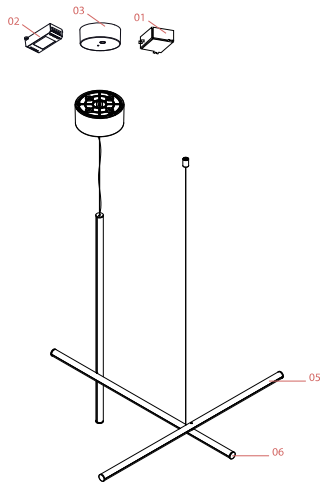

Spare Parts

01.	Power supply kit for Arrangements small & Noctambule	RF0410500
02.	Led dimmer kit	RF0410300
03.	Assembly Rose for Coordinates S Argent	RF1872133
05.	Rod Assembly L780 SH-03 Agent	RF30914
06.	Rod Assembly L780 SA-01 Agent	RF30911
10.	Rod Assembly L780 SA-15 Agent	RF30923