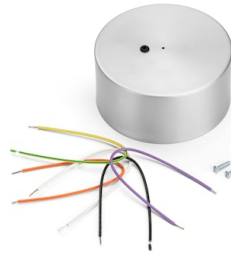

RF1872133
Assembly Rose for Coordinates S Argent