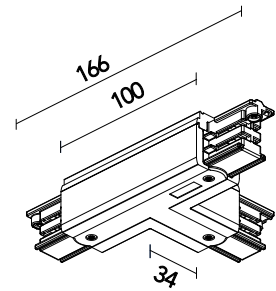

FLOS

60.3048.14 Matte Black

Connector T - Inside Left

Are you a professional and your project needs consulting and support?

[BOOK AN APPOINTMENT](#)

Main specifications

Environments Indoor dry location

Physical

Colour Matte Black

Trim No

Net weight (kg) 0.15

IP internal 20

Electrical

Emergency No

Notes

Feeding possible.