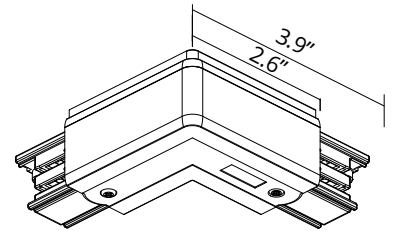

FLOS

60.3029.11.US White

Connector 90° Inside

Connector 90° Inside

Are you a professional and your project needs consulting and support?

[BOOK AN APPOINTMENT](#)

Main specifications

Environments

Indoor dry location

Physical

Color

White

Download

Family spec sheet

[ZIP](#)

Electrical

Dimmable

No

Notes

Feeding possible.