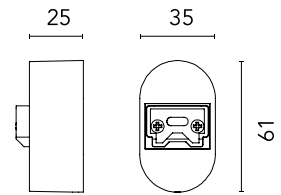

FLOS

08.0209.ES Brushed Bronze

Coated aluminum mount for surface installation (wall)

Are you a professional and your project needs consulting and support?

[BOOK AN APPOINTMENT](#)

Main specifications

Mounting	Wall surface
Environments	Indoor dry location

Physical

Colour Brushed Bronze

Download

[Mounting instructions](#)

Photometric

Extreme cut off No