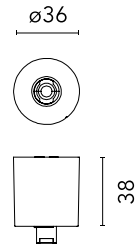

Physical

Colour Brushed Bronze

Download

[Mounting instructions](#)

[↓ PDF](#)

Photometric

Extreme cut off No