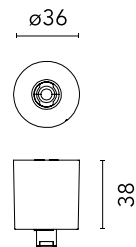

FLOS

08.0211.DY Matte White

Coated aluminum mount for surface installation (ceiling)

Are you a professional and your project needs consulting and support?

[BOOK AN APPOINTMENT](#)

Main specifications

Mounting	Ceiling surface
Environments	Indoor dry location

Physical

Colour Matte White

Download

[Mounting instructions](#)