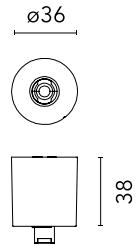

Physical

Colour Anthracite

Download

[Mounting instructions](#)

[↓ PDF](#)