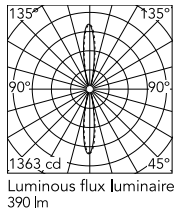

Physical

Color	White
Length (in)	2.99
Net weight (lb)	2.42
Package volume (in)	302.68
IP internal	55

Download

[Mounting instructions](#)  PDF

Photometric Files

[LDT / IES](#)  ZIP

Schematic light drawing

Beam Angle: 19°