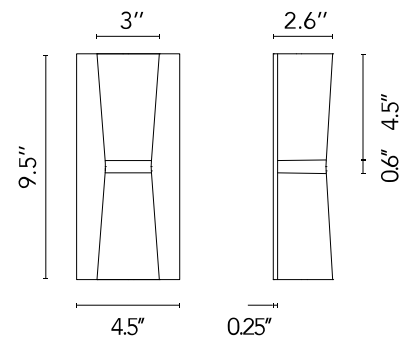

FLOS

FU158309 White

Clessidra 20°+20°

Designed by Antonio Citterio, 2011

Inspired by the shape of an hourglass, the Clessidra indoor wall and ceiling lamp from Antonio Citterio emits direct and indirect light. This decorative lamp's body (white-painted or chrome-plated) is die-cast aluminum. The diffuser is PMMA, and there is an aluminum wall attachment with a cover in PA66. A white back plate is included to cover a junction box. Non-replaceable, high-efficiency lenses have been specially designed for this piece. A wide range (100-240V) power pack is integrated in the body. Level IP55. Non-dimmable. Inspiration behind the design: Italian for "hourglass", Antonio Citterio's Clessidra gives a modern finish to a classic shape. Check out the Clessidra Outdoor wall and ceiling version.

Are you a professional and your project needs consulting and support?

[BOOK AN APPOINTMENT](#)

Main specifications

Mounting	Wall
Environments	Indoor dry location
Light Source Type	LED
Light sources included	Yes
LED type	LED array
Power (W)	10
System flux (lm)	637

Physical

Color	White
Length (in)	2.99
Net weight (lb)	2.42
Package volume (in)	302.68
IP internal	55

Download

[Mounting instructions](#)  PDF

Photometric Files

[LDT / IES](#)  ZIP

Schematic light drawing

Beam Angle: 19°