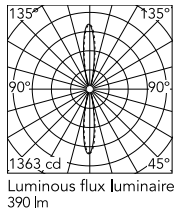

Physical

Colour	Deep Brown
Length (mm)	76
Net weight (kg)	1.1
IP internal	55

Download

Mounting instructions	↓ PDF
Mounting instructions	↓ PDF
Spare Parts	↓ PDF

Photometric Files

LDT / IES	↓ ZIP
-----------	-------

Technical Drawings

2D	↓ ZIP
3D	↓ ZIP

Schematic light drawing

Photometric

Lighting type	Indirect, Direct
Light distribution	Symmetric
CCT (K)	3000
Extreme cut off	No

Electrical

Insulation class	I
Frequency (Hz)	50/60
Main voltage (Vac)	100-240
Power Supply	Integrated
Dimmable	No
Power Supply Type	Non Dimmable
Dimming interface	Not Dimmable
Batteries inside	No
Charging min time	NO