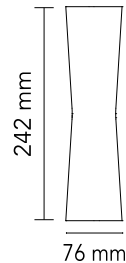

FLOS

F1583018 Deep Brown

Clessidra 20°+20°

Designed by Antonio Citterio, 2011

10W - 637lm - 3000K

Diffused direct/indirect-light wall lighting device. Body obtained by means of aluminium pressofusion and diffusers in PMMA. Aluminium wall attachment with cover in PA66. Available in white-painted or chrome-plated for indoor version and dark brown-painted or dark gray-painted for outdoor version. High-efficiency lenses specially designed for the application, non-replaceable. Wide range (100-240Volt) power pack integrated in the body. Level IP55

Are you a professional and your project needs consulting and support?

BOOK AN APPOINTMENT

Main specifications

EAN	8059607001509
Mounting	Wall
Environments	Indoor Outdoor wet location
Light Source Type	LED
LED type	LED array
Power (W)	10
System flux (lm)	637

Physical

Colour	Deep Brown
Length (mm)	76
Net weight (kg)	1.1
IP internal	55

Download

Mounting instructions	↓ PDF
Mounting instructions	↓ PDF
Spare Parts	↓ PDF

Photometric Files

LDT / IES	↓ ZIP
-----------	-------

DOWNLOAD

F1581030
Wall attachment and internal lamp
body 20°+20°

F1580018
Deep brown external clessidra
lamp body

RF1580100
Screws and tool kit for clessidra
external lamp body