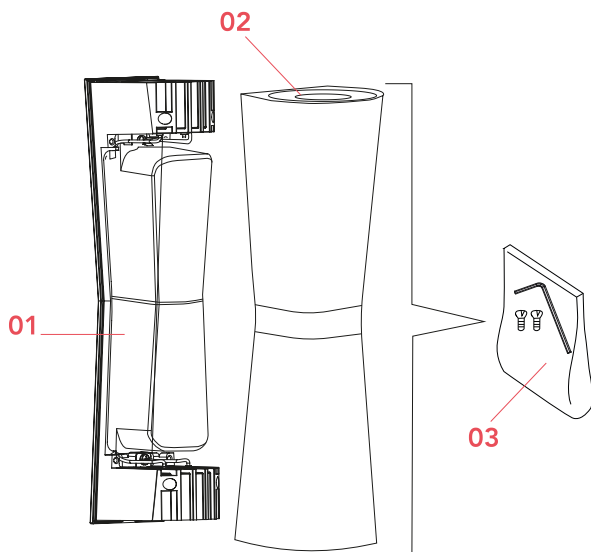

FLOS

F1583018 Deep Brown

Clessidra 20°+20°

Designed by Antonio Citterio, 2011

10W - 637lm - 3000K

Diffused direct/indirect-light wall lighting device. Body obtained by means of aluminium pressofusion and diffusers in PMMA. Aluminium wall attachment with cover in PA66. Available in white-painted or chrome-plated for indoor version and dark brown-painted or dark gray-painted for outdoor version. High-efficiency lenses specially designed for the application, non-replaceable. Wide range (100-240Volt) power pack integrated in the body. Level IP55

Physical

Colour	Deep Brown
Length (mm)	76
Net weight (kg)	1.1
IP internal	55

Download

Mounting instructions	↓ PDF
Mounting instructions	↓ PDF
Spare Parts	↓ PDF

Photometric Files

LDT / IES	↓ ZIP
-----------	-------

- | | | |
|-----|--|-----------|
| 01. | Wall attachment and internal lamp body 20°+20° | F1581030 |
| 02. | Deep brown external clessidra lamp body | F1580018 |
| 03. | Screws and tool kit for clessidra external lamp body | RF1580100 |

DOWNLOAD

F1581030
Wall attachment and internal lamp
body 20°+20°

F1580018
Deep brown external clessidra
lamp body

RF1580100
Screws and tool kit for clessidra
external lamp body