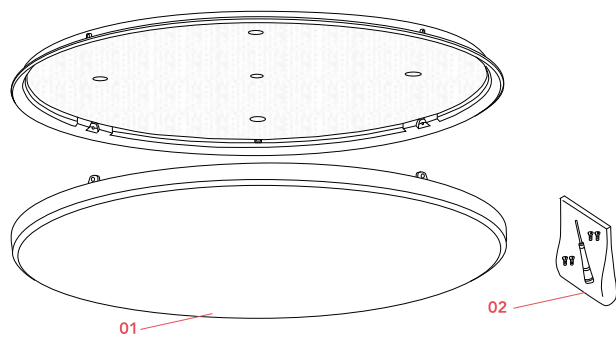

Spare Parts

01.	Kit diffuser	RF1570200
02.	Kit of n.4 screws & hexagonal screwdriver	RF1570100