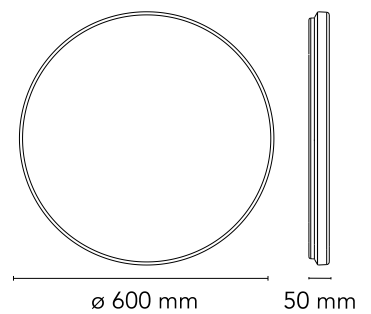

FLOS

F1570009 White

Clara

Designed by Piero Lissoni, 2015

57W - 3141lm - 2700K

ceiling/wall lighting fixture, providing diffused light. The front diffuser is made of high efficiency, injection moulded opal Polycarbonate. Ceiling/wall fitting is in injection moulded polycarbonate. Dimmable Led light source powered without the use of any power supply/transformer, but directly by the mains voltage (220-230 V AC). For decorative purposes an optional accessory made of PC and ABS+PC is made available in 4 different finishes: chrome, copper, black fumée and transparent.

Are you a professional and your project needs consulting and support?

[BOOK AN APPOINTMENT](#)