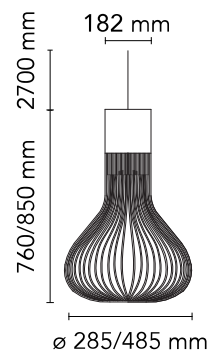

Halogen - 120W

Suspension lamp providing diffused lighting. Chemically photo-etched stainless steel body and borosilicate diffuser. Liquid paint protection. Die-cast aluminum base, 30% fiberglass-reinforced polyamide ceiling rose attached to a pressed and galvanized steel ceiling fixture. In this version the light emission can be adjusted by means of a mechanical movement that opens the louvers, thereby varying the shape of the luminaire. Steel suspension cable, FEP/PVC power cord of the same color as the luminaire.

Are you a professional and your project needs consulting and support?

[BOOK AN APPOINTMENT](#)