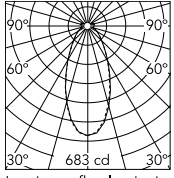

Schematic light drawing

Photometric

Lighting type	Indirect, Direct
Light distribution	Symmetric
Extreme cut off	No

Electrical

Insulation class	I
Frequency (Hz)	50/60
Main voltage (Vac)	220-250
Dimmable	Yes
Dimming interface	Remote Dimmable (Dimmer Not Included)
Batteries inside	No