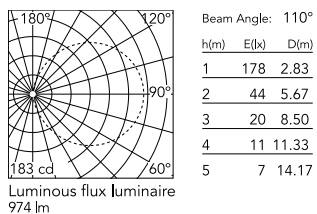

FLOS

■ F1633039 Moss Green

C ramique Side

Designed by Ronan Bouroullec, 2023

LED retrofit - 8W

The «C ramique» lamp collection was designed by Ronan Bouroullec for Flos. This lamp is the pure expression of a material, a union of the hands of a designer that can create visual poetry and the «savoir-fair» of a company that can translate it into an object. The lamp's iconic ceramic body features a lead-free lacquered crystalline finish that complements its handcrafted surface. White diffuser made of polycarbonate. C ramique combines elegance and craftsmanship with versatile lighting. With a durable design and attention to detail, this collection enhances the beauty of ceramics and promotes energy efficiency. Available colors: Moss Green, Navy Blue and Rust Red.

Are you a professional and your project needs consulting and support?

[BOOK AN APPOINTMENT](#)

Main specifications

EAN	8059607061855
Mounting	Table
Environments	Indoor dry location
Light source type	Bulb
Light sources included	No
Lamp category	LED retrofit
Lamp type	A60
Lamp holders	E27
Number of lamps	1
Power (W)	8

Physical

Colour	Moss Green
Length (mm)	195
Cord colour	Black
Cord length (mm)	2000
Net weight (kg)	3.5
Package height (mm)	715
Package width (mm)	370
Package length (mm)	370
Package volume (m3)	0.1
IP internal	20

Download

Mounting instructions [↓ PDF](#)

Photometric Files

LDT / IES [↓ LDT](#)

Technical Drawings

2D [↓ ZIP](#)

3D [↓ ZIP](#)

<https://professional.flos.com/en/global/product/ceramique-side-f1633039/>

F1633039

 2022 Flos - P.IVA 00290820174 - 3/24/2025

professional.flos.com | info@flos.com 1/3

In our constantly evolving world and business, technical upgrades happen every day. This means all product specifications and data are subject to change without warning in order to improve reliability, function, performance or otherwise. We make every effort to ensure the accuracy of our product images, however due to different lighting and screens used for viewing, the colours may vary. Images are indicative of the quality and style of the product but may not represent the precise details of the product you receive. This is because we are constantly working to make improvements. For aesthetic reasons, cables and/or electrical elements are often not shown. Refer to technical data sheets for all technical data. Images and colours are not part of any contract or warranty in any way.

Schematic light drawing

Photometric

Light distribution Asymmetric

Extreme cut off No

Electrical

Insulation class II

Frequency (Hz) 50/60

Main voltage (Vac) 220-240

Dimmable Yes

Dimming interface Dimmer Integrated

Plug type Type C