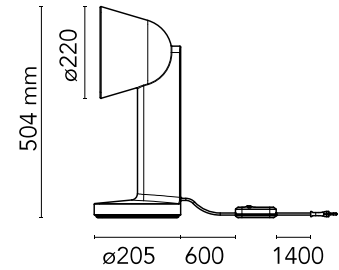

FLOS

■ F1633039 Moss Green

C ramique Side

Designed by Ronan Bouroullec, 2023

LED retrofit - 8W

The «C ramique» lamp collection was designed by Ronan Bouroullec for Flos. This lamp is the pure expression of a material, a union of the hands of a designer that can create visual poetry and the «savoir-fair» of a company that can translate it into an object. The lamp's iconic ceramic body features a lead-free lacquered crystalline finish that complements its handcrafted surface. White diffuser made of polycarbonate. C ramique combines elegance and craftsmanship with versatile lighting. With a durable design and attention to detail, this collection enhances the beauty of ceramics and promotes energy efficiency. Available colors: Moss Green, Navy Blue and Rust Red.

Are you a professional and your project needs consulting and support?

[BOOK AN APPOINTMENT](#)

Main specifications

EAN	8059607061855
Mounting	Table
Environments	Indoor dry location
Light source type	Bulb
Light sources included	No
Lamp category	LED retrofit
Lamp type	A60
Lamp holders	E27
Number of lamps	1
Power (W)	8

Physical

Colour	Moss Green
Length (mm)	195
Cord colour	Black
Cord length (mm)	2000
Net weight (kg)	3.5
Package height (mm)	715
Package width (mm)	370
Package length (mm)	370
Package volume (m3)	0.1
IP internal	20