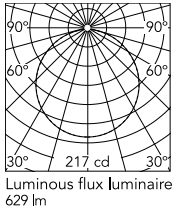

Physical

Colour	Deep Brown
Trim	No
Orientation	Fixed
Recessed depth (mm)	0
Spot diameter (mm)	208
Length (mm)	336
Net weight (kg)	2.1
IP internal	65

Download

[Mounting instructions](#)  ZIP

Photometric Files

[LDT / IES](#)  ZIP

Technical Drawings

[2D](#)  ZIP

[3D](#)  ZIP

[Bim](#)  ZIP

Schematic light drawing

Beam Angle: 114°

h(m)	E(lx)	D(m)
1	217	3.05
2	54	6.11
3	24	9.16
4	14	12.22
5	9	15.27