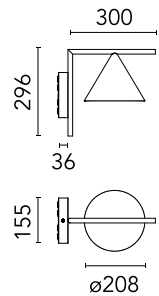

FLOS

F011W20A018 Deep Brown

Captain Flint Outdoor W1

Designed by Michael Anastassiades, 2020

Luminaire for wall-mounting with diffuse light emission and fixed head. LED light source included. Integrated 220-240V ON/OFF or 1-10V/DALI dimmable electrical power. Connection is quickly ensured in the rose with the plug & play electrical connection and the IP68 connector included. Clamp bracket included. 110V version upon request.

Are you a professional and your project needs consulting and support?

[BOOK AN APPOINTMENT](#)

Main specifications

Mounting	Ceiling and wall surface
LED type	LED array
Lamp category	LED
Number of heads	1
Power (W)	9.5
Source flux (lm)	989
System flux (lm)	629

Physical

Colour	Deep Brown
Trim	No
Orientation	Fixed
Recessed depth (mm)	0
Spot diameter (mm)	208
Length (mm)	336
Net weight (kg)	2.1
IP internal	65

Download

[Mounting instructions](#)  ZIP

Photometric Files

[LDT / IES](#)  ZIP

Technical Drawings

[2D](#)  ZIP

[3D](#)  ZIP

[Bim](#)  ZIP

Schematic light drawing

Beam Angle: 114°

h(m)	E(lx)	D(m)
1	217	3.05
2	54	6.11
3	24	9.16
4	14	12.22
5	9	15.27