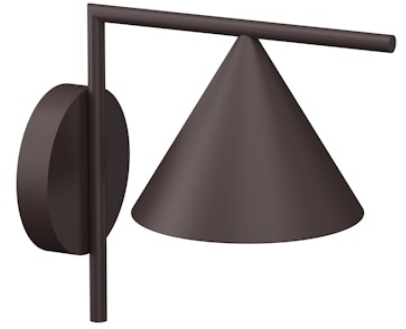

FLOS

F011W20A018 Deep Brown

Captain Flint Outdoor W1

Designed by Michael Anastassiades, 2020

Luminaire for wall-mounting with diffuse light emission and fixed head. LED light source included. Integrated 220-240V ON/OFF or 1-10V/DALI dimmable electrical power. Connection is quickly ensured in the rose with the plug & play electrical connection and the IP68 connector included. Clamp bracket included. 110V version upon request.

Are you a professional and your project needs consulting and support?

[BOOK AN APPOINTMENT](#)

Main specifications

Mounting	Ceiling and wall surface
LED type	LED array
Lamp category	LED
Number of heads	1
Power (W)	9.5
Source flux (lm)	989
System flux (lm)	629

Physical

Colour	Deep Brown
Trim	No
Orientation	Fixed
Recessed depth (mm)	0
Spot diameter (mm)	208
Length (mm)	336
Net weight (kg)	2.1
IP internal	65

Download

[Mounting instructions](#)  ZIP

Photometric Files