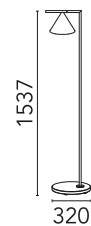

Main specifications

Mounting	Floor
Environments	Outdoor wet location
LED type	LED array
Lamp category	LED
Iicos	No
Power (W)	11
Source flux (lm)	1099
System flux (lm)	669

Physical

Colour	Brass Finish/Grey Lava
Trim	No
Orientation	Adjustable
Transversal tilting (°)	270
Net weight (kg)	10
IP internal	65

Download

[Mounting instructions](#) ZIP

Photometric Files

[LDT / IES](#) ZIP

Technical Drawings

[2D](#) ZIP

[3D](#) ZIP

[Bim](#) ZIP