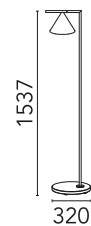

FLOS

F011A23F059.A Brass Finish/Grey Lava

Captain Flint Outdoor H 1537 mm Brass Finish/Grey Lava

Designed by Michael Anastassiades, 2017

669lm - 2700K - CRI> 80 - Beam° 110

LED bulb included. 5-m cable with Schuko IP44 plug suitable for outdoor use. Backlit floor dimmer switch on the IP65 cable enables ON/OFF function and brightness regulation 30-100%. Casambi function on demand.

Are you a professional and your project needs consulting and support?

[BOOK AN APPOINTMENT](#)

Main specifications

EAN	8054793209630
Mounting	Floor
Environments	Indoor Outdoor wet location
Light source type	LED
Light sources included	Yes
LED type	LED array
System power (W)	11
Source flux (lm)	1099
System flux (lm)	669

Physical

Colour	Brass Finish/Grey Lava
Trim	No
Orientation	Adjustable
Transversal tilting (°)	270
Net weight (kg)	14.35
IP internal	65

Download

[Mounting instructions](#)  ZIP

Photometric Files

[LDT / IES](#)  ZIP

Technical Drawings

[2D](#)  ZIP

[3D](#)  ZIP

[Bim](#)  ZIP

Schematic light drawing

Beam Angle: 112°

h(m)	E(lx)	D(m)
1	237	2.95
2	59	5.91
3	26	8.86
4	15	11.81
5	9	14.76

Luminous flux Luminaire
669 lm