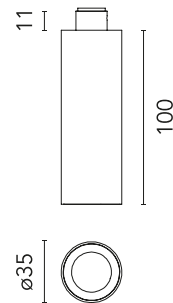

FLOS

03.1226.DY Matte White

C1 Mono Spot Ceiling Small Ø 35

Designed by Vincent Van Duysen, 2020

LED - Power LED - 6W - 374lm - 3000K - CRI> 90 - Beam° 18

Adjustable luminaire with LED for indoor use, suitable for wall installation. The body can be extracted from the installation surface for 60° orientation on the vertical axis and 180° on the horizontal axis. Integrated Full cut-off optical group. The remote power supply (not included) must be placed in an accessible location. The installation frame must be ordered separately.

Are you a professional and your project needs consulting and support?

[BOOK AN APPOINTMENT](#)

Main specifications

Mounting	Ceiling
Environments	Indoor dry location
LED type	Power LED
Lamp category	LED
Power (W)	6
System flux (lm)	374

Physical

Colour	Matte White
Orientation	Adjustable
Rotation (°)	355
Longitudinal tilting (°)	60
Spot diameter (mm)	35
Net weight (kg)	0.18
IP internal	20
IP external	20

Download

[Mounting instructions](#)  PDF