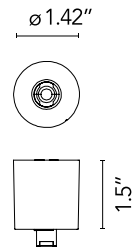

Main specifications

Environments

Indoor dry location

Physical

Color

Brushed Bronze

Download

[Mounting instructions](#)