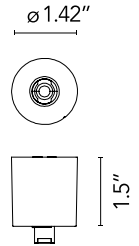

Main specifications

Environments

Indoor dry location

Physical

Color

Brushed Steel

Download

[Mounting instructions](#)