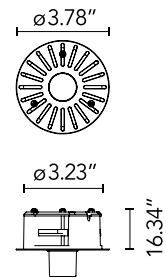

Physical

Color

White

Download

[Mounting instructions](#)

[↓ PDF](#)

Photometric

Extreme cut off

No